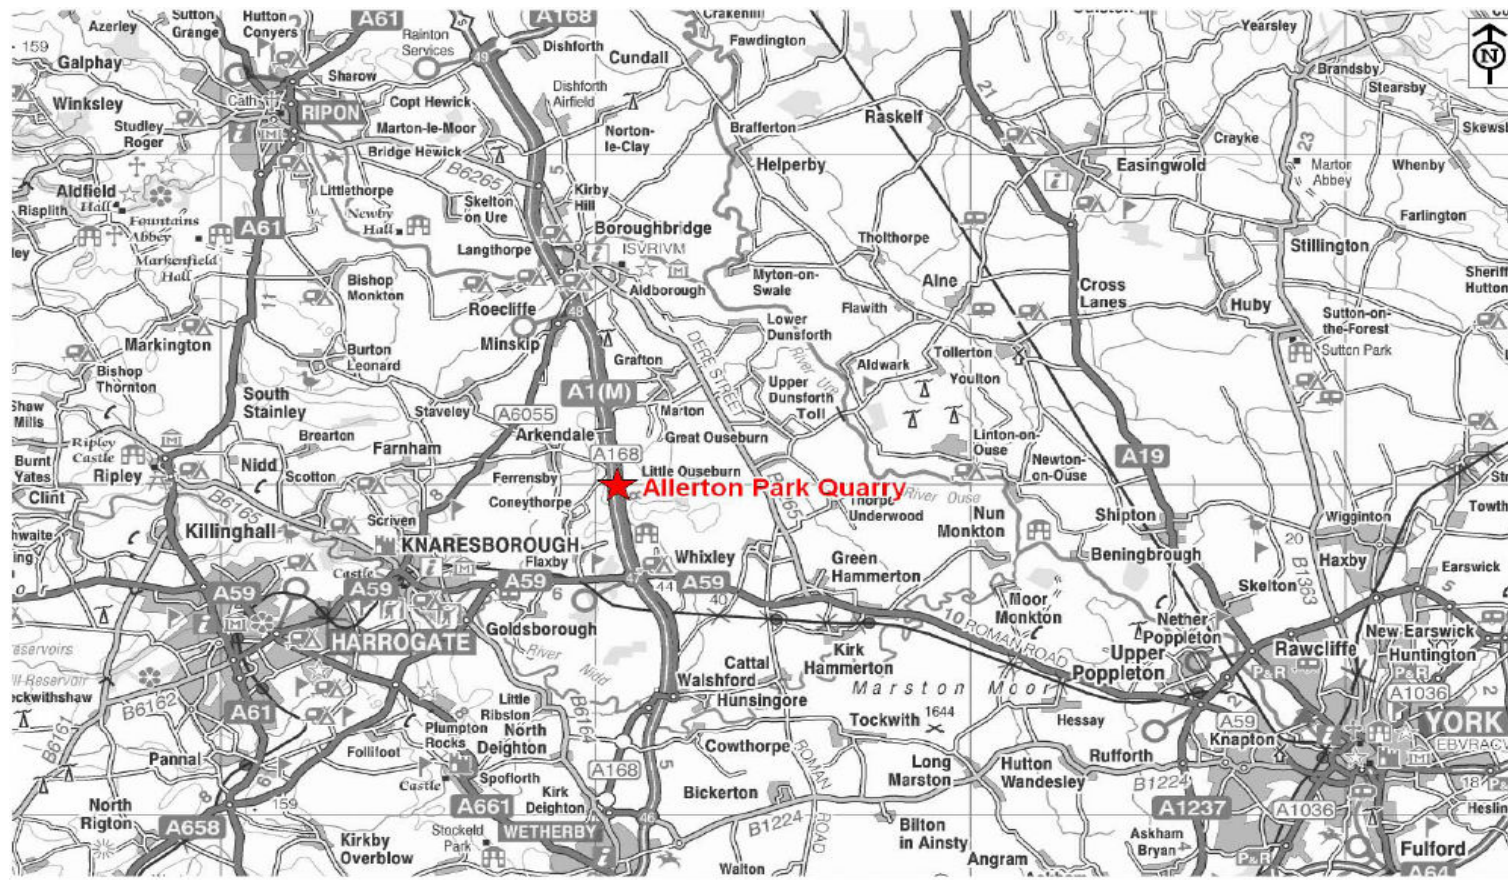

Location plan of the proposed site

North Yorkshire County Council
Waste Management

North Yorkshire
County Council
10001 7948 2010

Reproduced from the Ordnance Survey mapping with the permission of the Controller of Her Majesty's Stationery Office
© Crown Copyright. Unauthorised reproduction infringes Crown copyright and may lead to prosecution or civil proceedings.